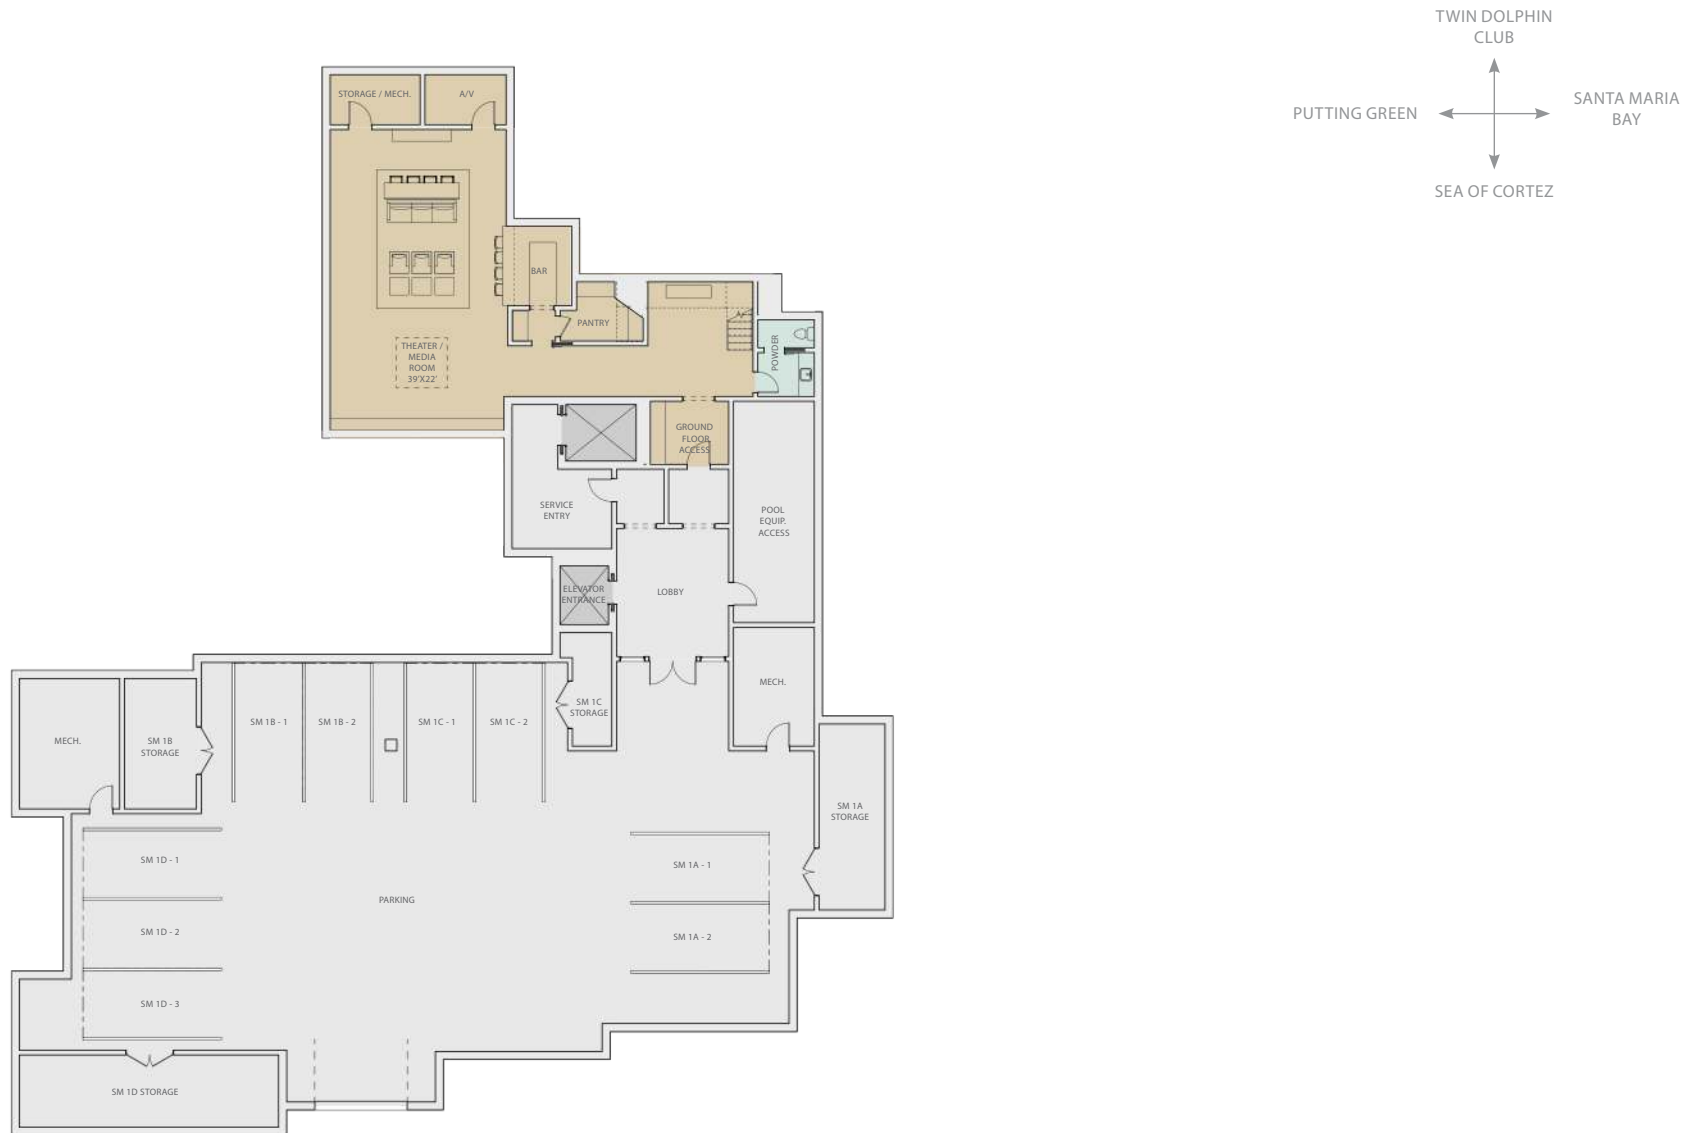

<i>Indoor Area</i>	11,378 sq/ft	1,057 sq/m
<i>Outdoor Area</i>	14,761 sq/ft	1,371 sq/m
<i>Total Area</i>	26,139 sq/ft	2,428 sq/m

<i>Floor</i>	ground
<i>Furnished</i>	no
<i>Bed/Bath</i>	7 full + 3 half baths

The features and facilities shown and described are based on current plans, which may change. Accordingly, actual features and facilities may vary from those shown and described.
 Note: All interior unit areas are calculated as net interior and do not include exterior spaces, common spaces or walls (interior partition or exterior).

<i>Indoor Area</i>	11,378 sq/ft	1,057 sq/m
<i>Outdoor Area</i>	14,761 sq/ft	1,371 sq/m
<i>Total Area</i>	26,139 sq/ft	2,428 sq/m

<i>Floor</i>	lower level
<i>Furnished</i>	no
<i>Bed/Bath</i>	7 full + 3 half baths